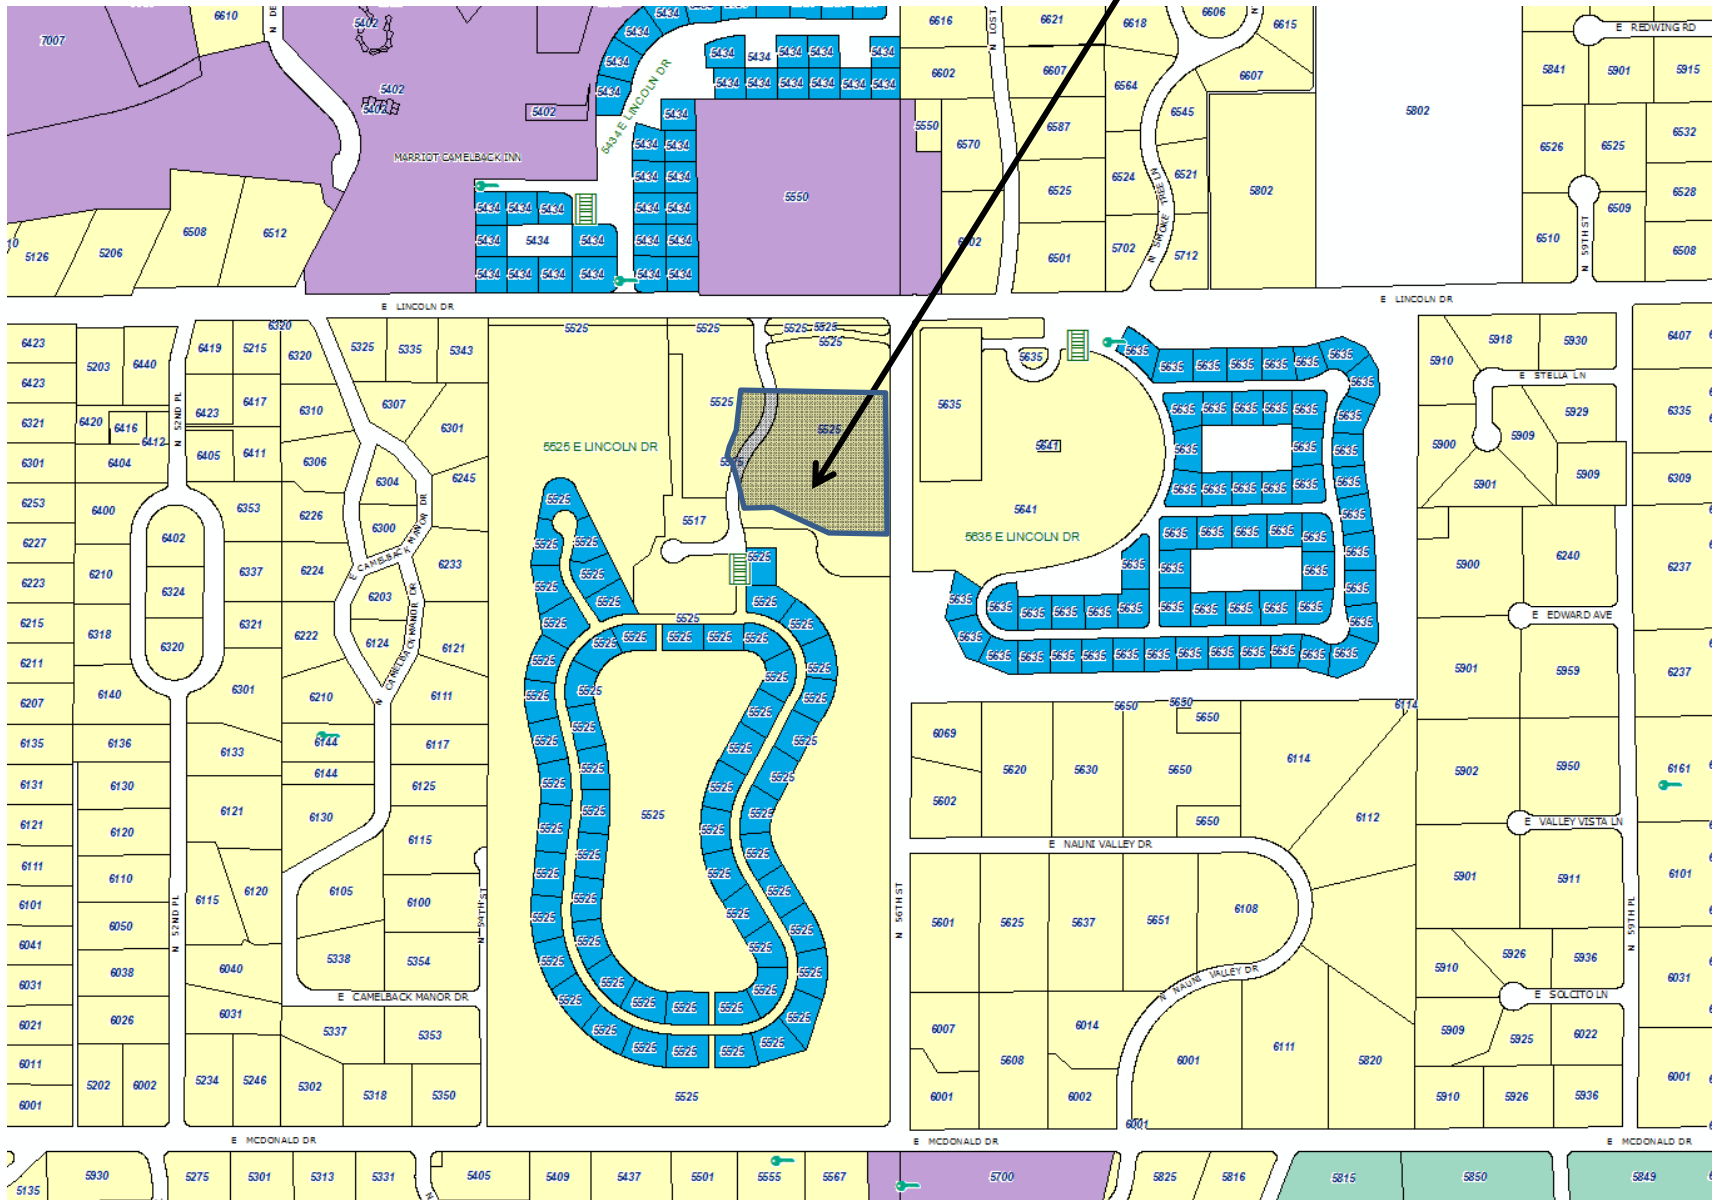

Vicinity Map

Subject Property

Aerial Photo

Subject Property

General Plan

Subject Property

Legend

- Low Density Residential OR Resort/Country Club
- Private Open Space OR Resort/Country Club
- Very Low Density Residential
- Low Density Residential
- Medium Density Residential

Zoning

5.17 acres of 67-acre site

Subject Property