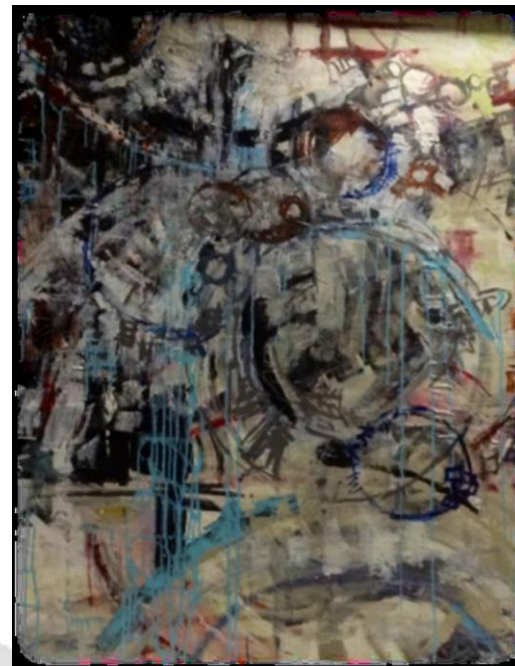

Michelle Parker 2015