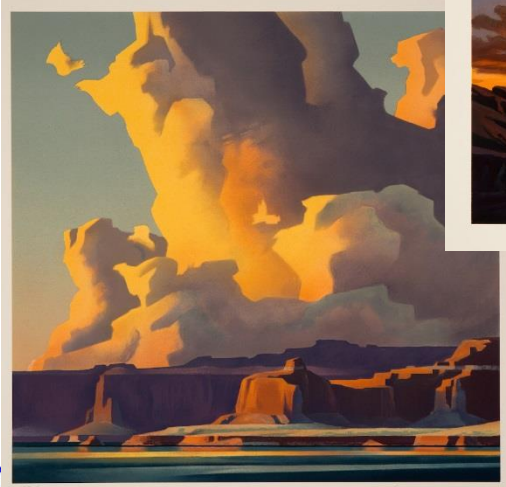

Ed Mell Art for Courthouse