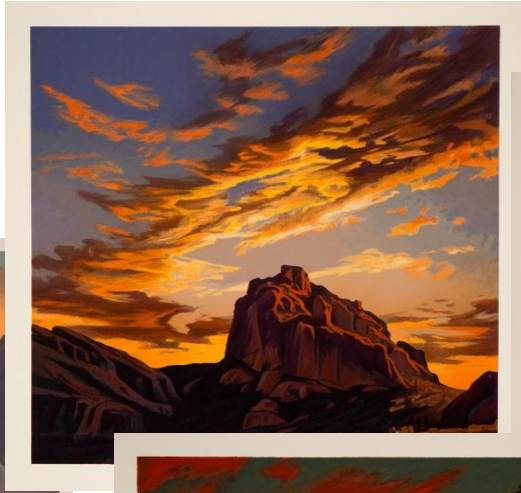

Ed Mell Art for Courthouse