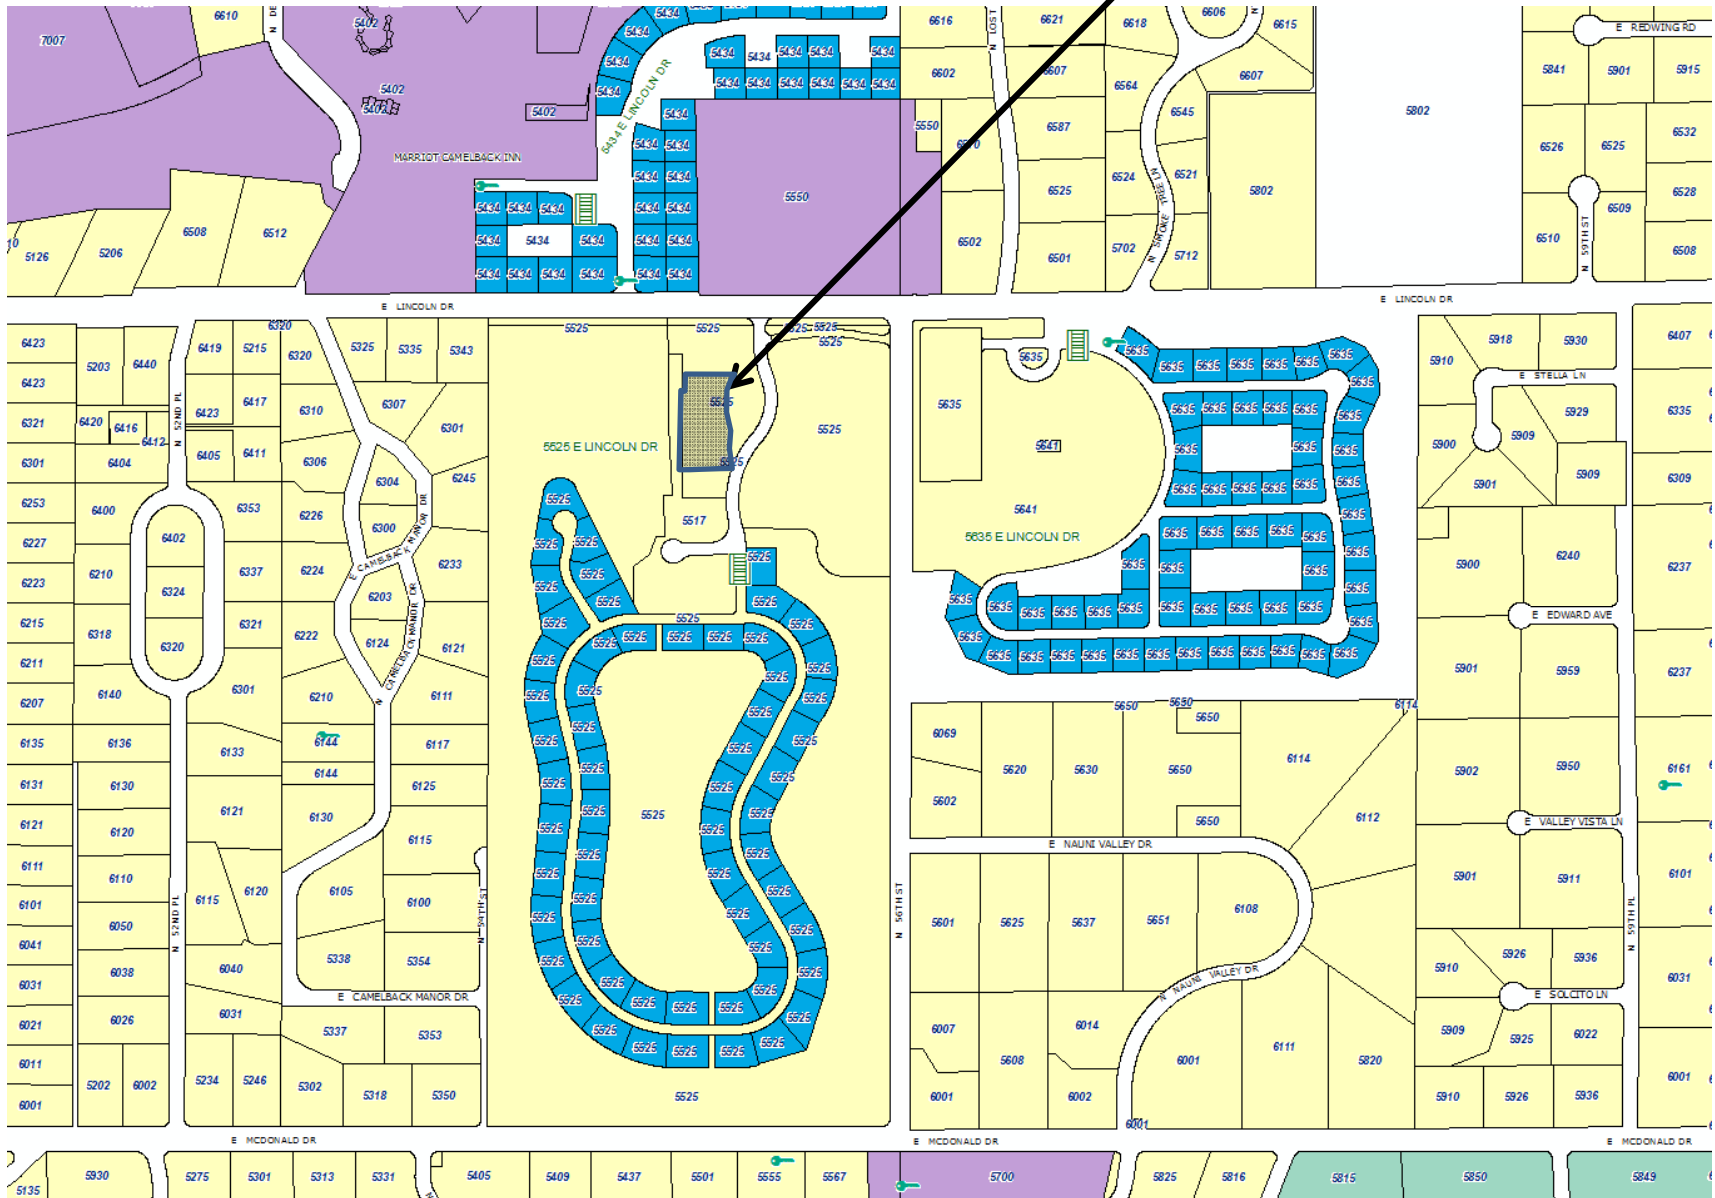

Vicinity Map

Subject Property