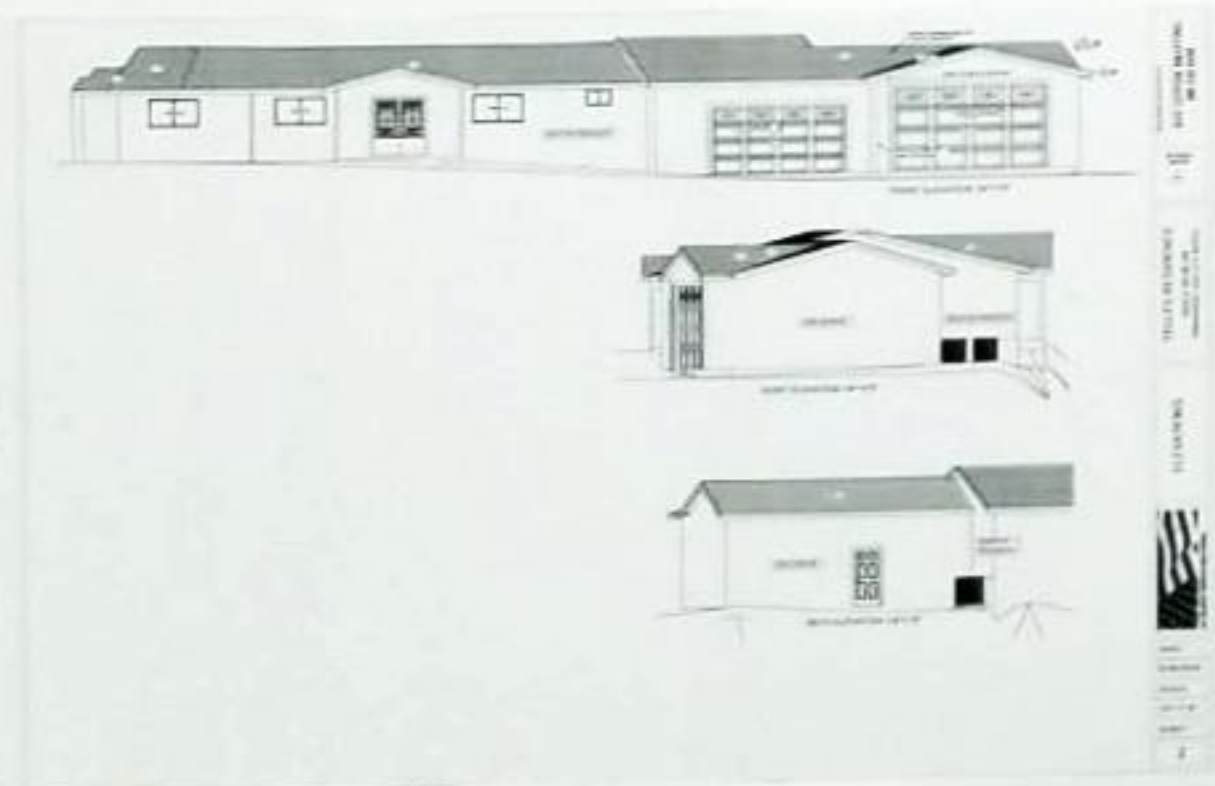

# 4055 E Keim

# 4055 E. Keim

Metal Roof & Color

Existing Pavers  
Pavers

EXISTING  
Backyard fence

Light/Motion Sensor  
Back side of Garage