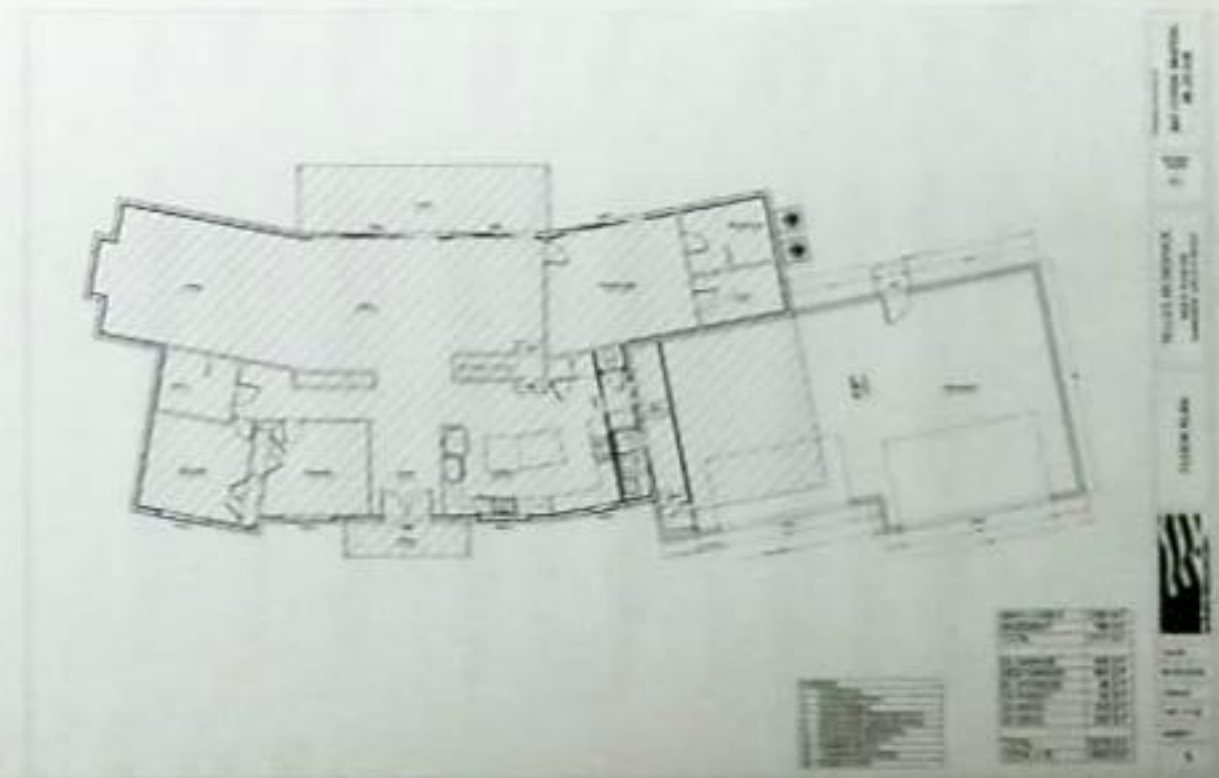

# 4055 E. Keim

Metal Roof & Color

Existing Pavers  
Pavers

EXISTING  
Backyard fence

Light/Motion Sensor  
Back side of Garage