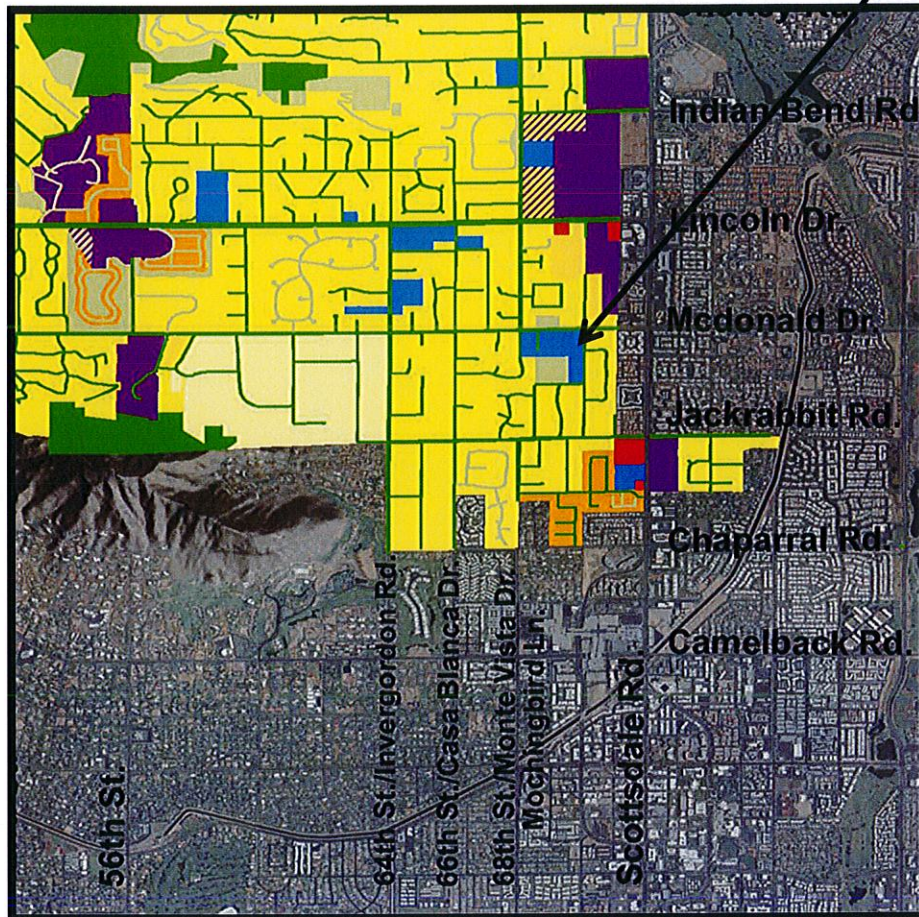

VICINITY MAP

Subject Property

Valley Presbyterian SUP
6947 E McDonald Drive

ZONING

Subject Property

Valley Presbyterian SUP
6947 E McDonald Drive

GENERAL PLAN

Subject Property

Legend

- | | |
|--|---------------------|
| Low Density Residential OR Resort/Country Club | Private Open Space |
| Private Open Space OR Resort/Country Club | Public Open Space |
| Very Low Density Residential | Medical Office |
| Low Density Residential | Public/Quasi Public |
| Medium Density Residential | Resort/Country Club |

Valley Presbyterian SUP

6947 E McDonald Drive