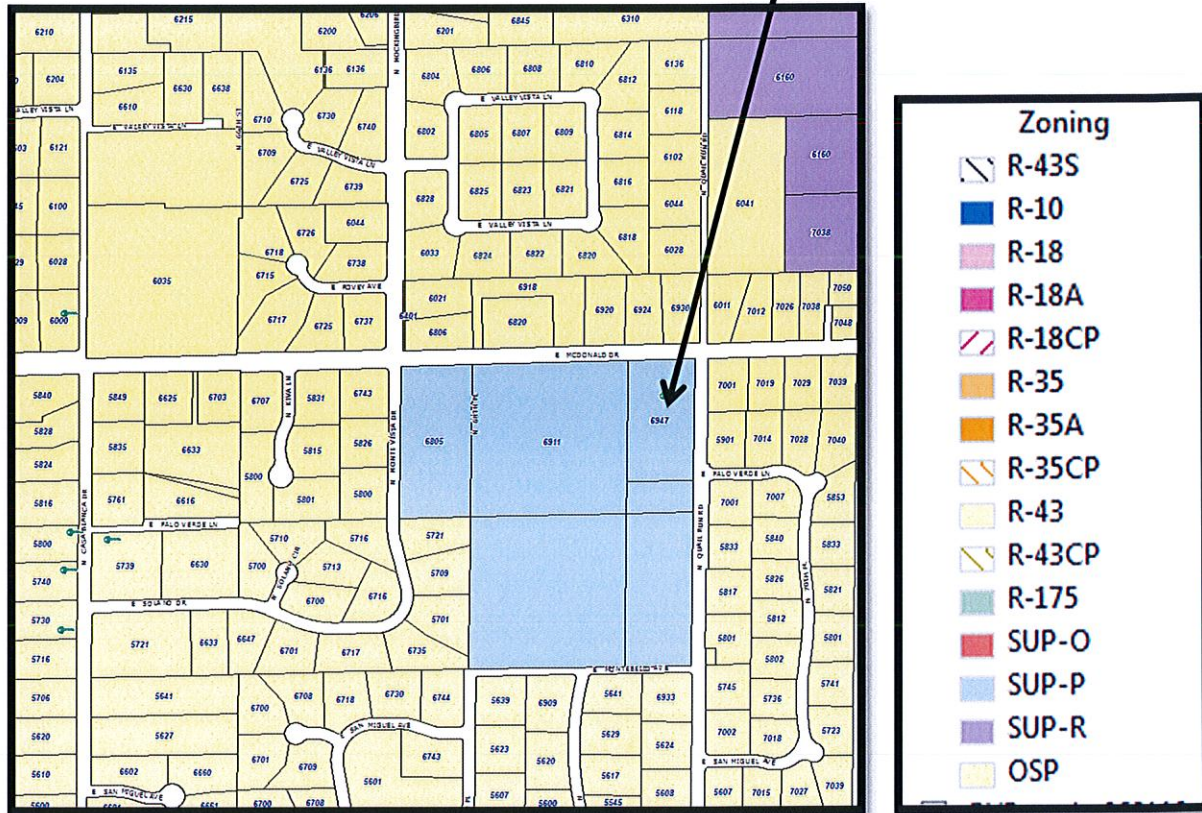

VICINITY MAP

Subject Property

Valley Presbyterian SUP
6947 E McDonald Drive

ZONING

Subject Property

Valley Presbyterian SUP
6947 E McDonald Drive

GENERAL PLAN

Subject Property

Legend

- | | |
|--|---------------------|
| Low Density Residential OR Resort/Country Club | Private Open Space |
| Private Open Space OR Resort/Country Club | Public Open Space |
| Very Low Density Residential | Medical Office |
| Low Density Residential | Public/Quasi Public |
| Medium Density Residential | Resort/Country Club |

Valley Presbyterian SUP

6947 E McDonald Drive