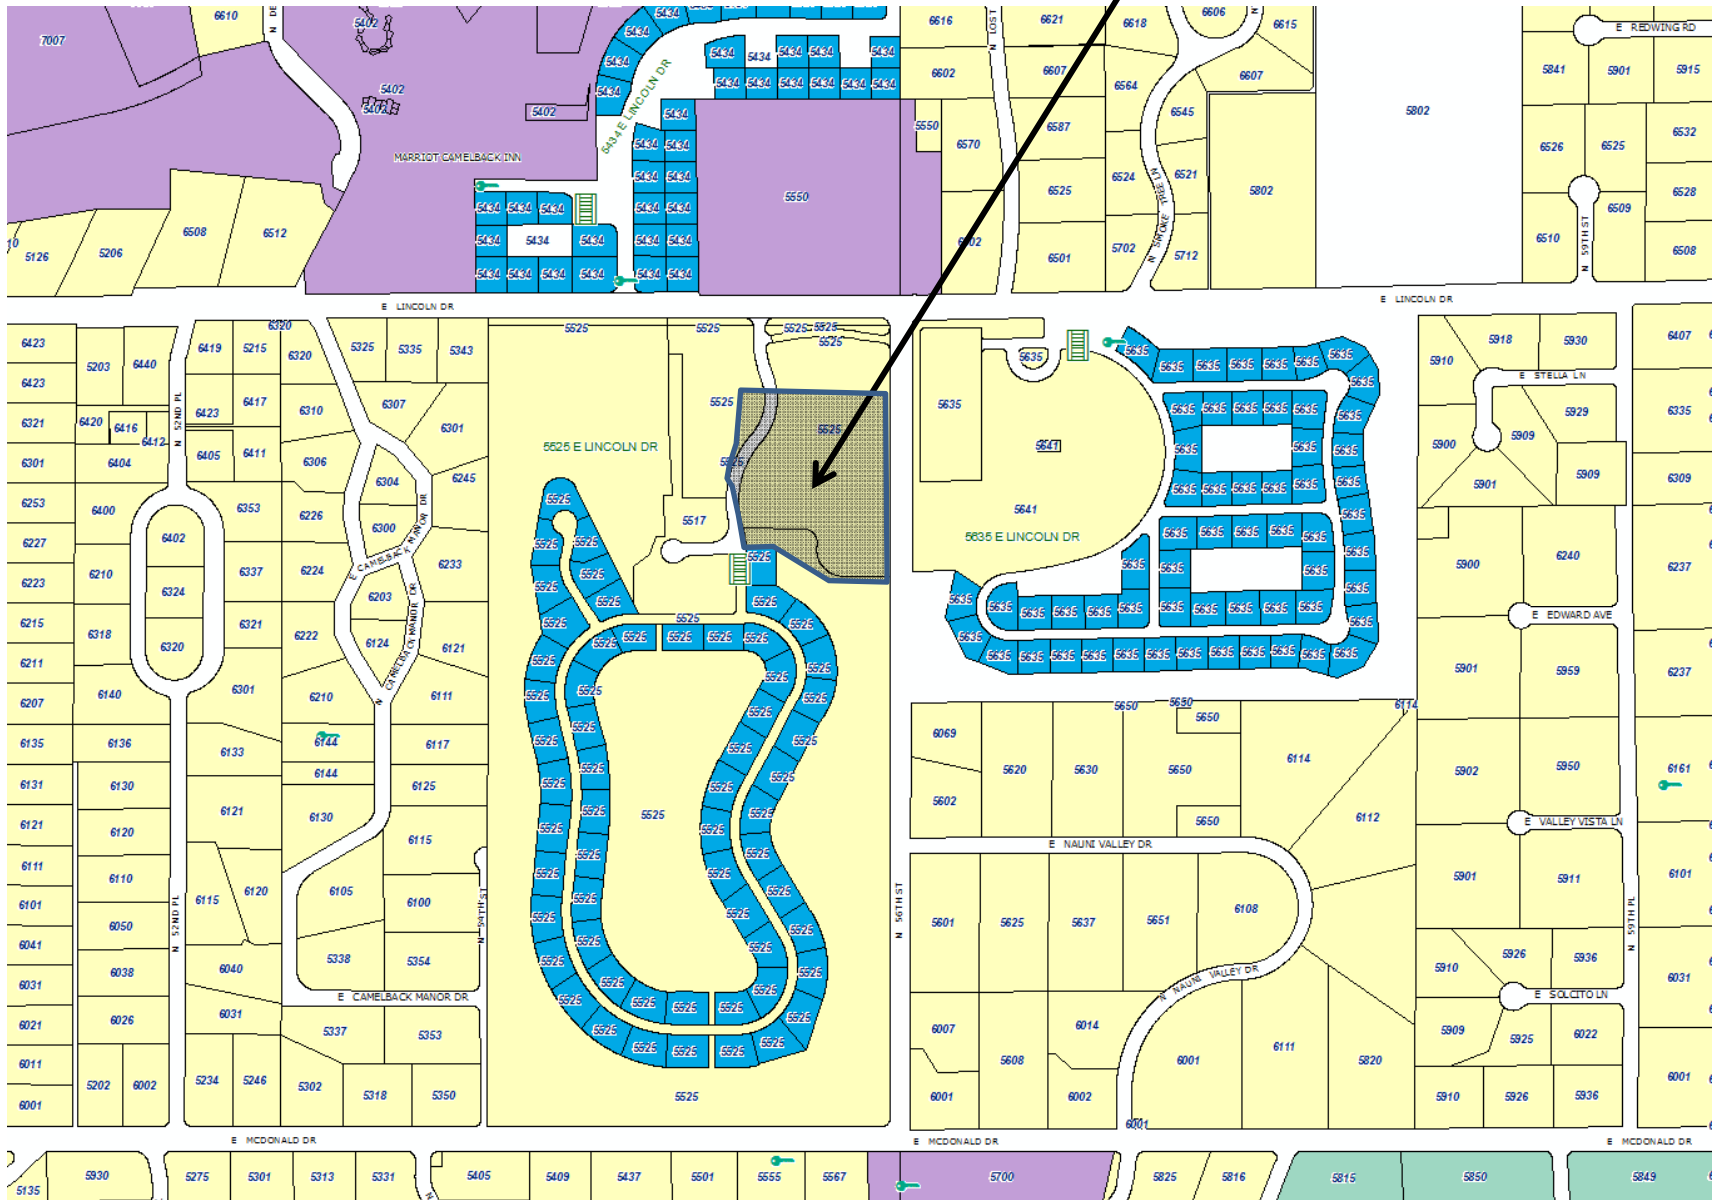

Vicinity Map

Subject Property

Aerial Photo

Subject Property

General Plan

Subject Property

Legend

- Low Density Residential OR Resort/Country Club
- Private Open Space OR Resort/Country Club
- Very Low Density Residential
- Low Density Residential
- Medium Density Residential

Zoning

7.1 acres of 67-acre site

Subject Property