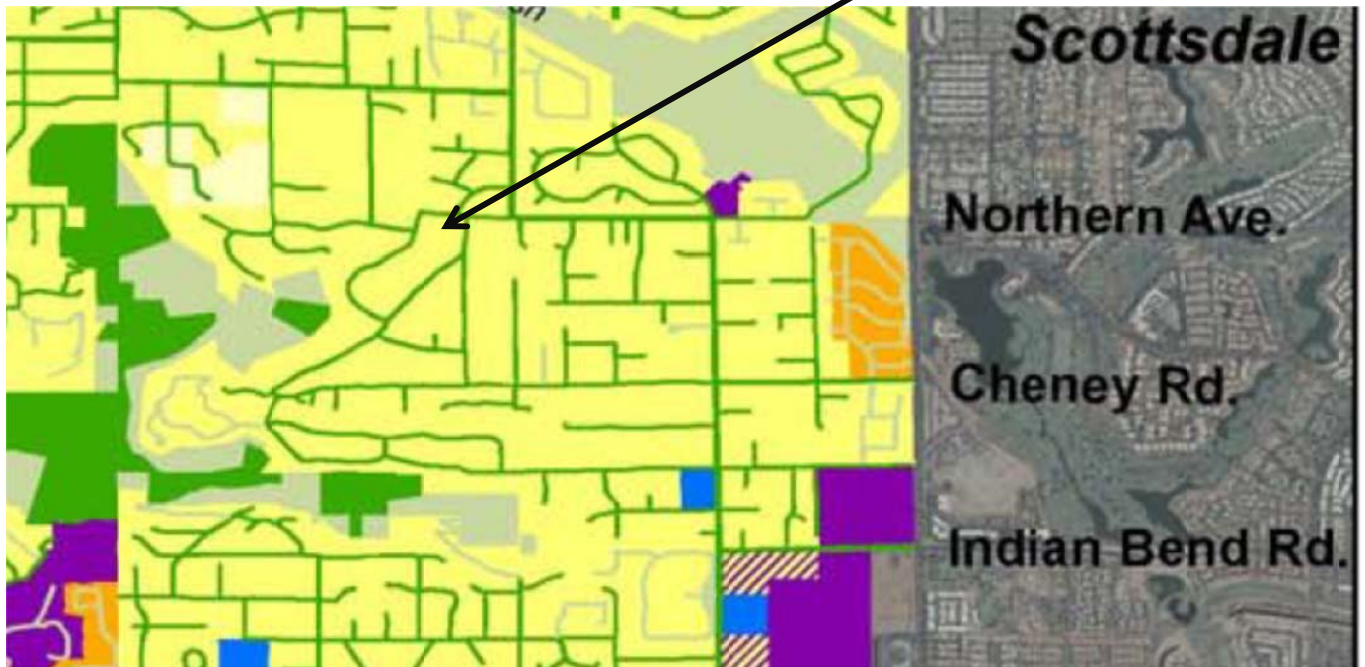

GENERAL PLAN

Subject Property

Legend

Low Density Residential OR Resort/Country Club	Private Open Space
Private Open Space OR Resort/Country Club	Public Open Space
Very Low Density Residential	Medical Office
Low Density Residential	Public/Quasi Public
Medium Density Residential	Resort/Country Club

Lot Split

7808 N Ironwood Drive