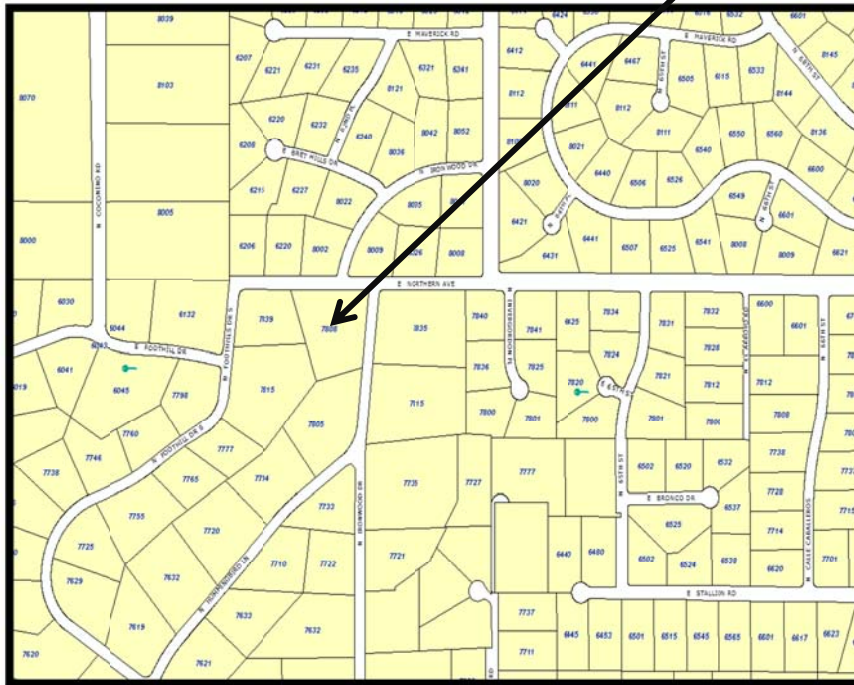

# AERIAL MAP

**Subject Property**

Lot Split

7808 N Ironwood Drive

## Legend

- |  |                     |
|--|---------------------|
| Low Density Residential OR Resort/Country Club | Private Open Space  |
| Private Open Space OR Resort/Country Club      | Public Open Space   |
| Very Low Density Residential                   | Medical Office      |
| Low Density Residential                        | Public/Quasi Public |
| Medium Density Residential                     | Resort/Country Club |

Lot Split

7808 N Ironwood Drive

# ZONING

Subject Property

Zoning	
	R-43S
	R-10
	R-18
	R-18A
	R-18CP
	R-35
	R-35A
	R-35CP
	R-43
	R-43CP
	R-175
	SUP-O
	SUP-P
	SUP-R
	OSP

Lot Split

7808 N Ironwood Drive