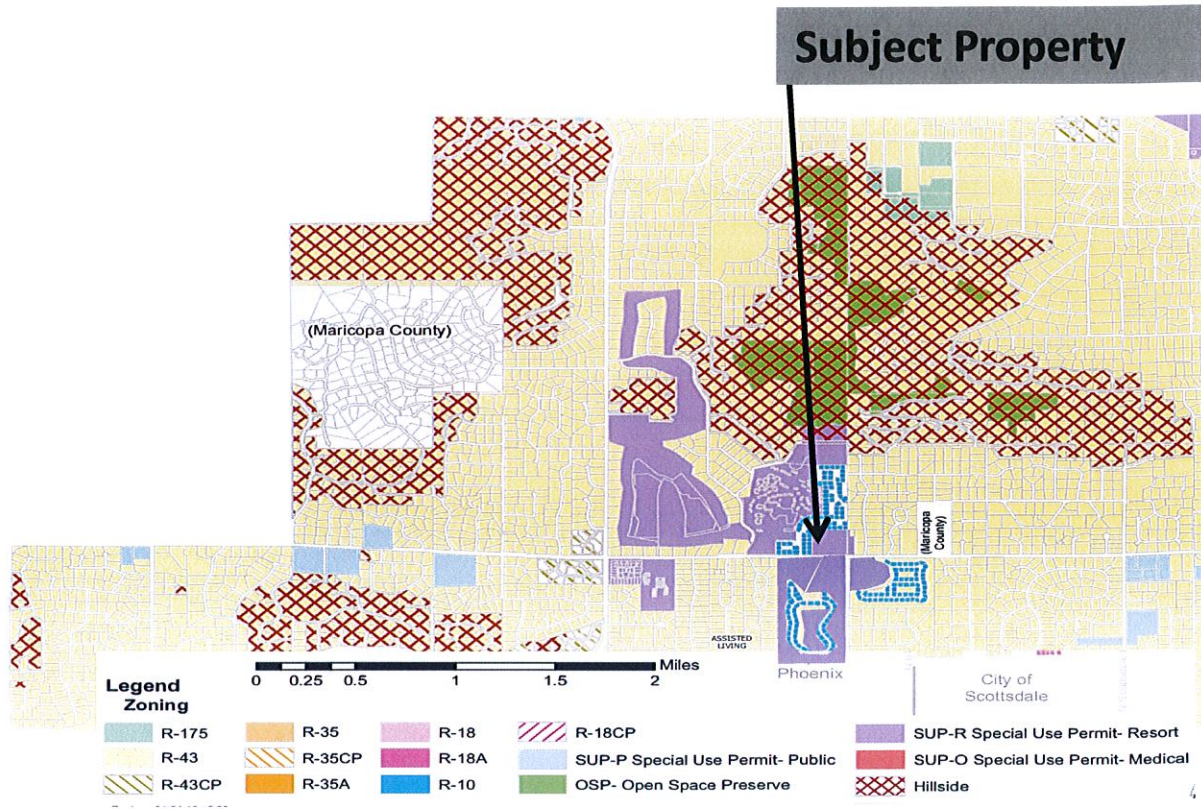

VICINITY MAP

Subject Property

El Chorro Lodge SUP

5550 E Lincoln Drive

GENERAL PLAN

Subject Property

Legend

- | | |
|--|---------------------|
| Low Density Residential OR Resort/Country Club | Private Open Space |
| Private Open Space OR Resort/Country Club | Public Open Space |
| Very Low Density Residential | Medical Office |
| Low Density Residential | Public/Quasi Public |
| Medium Density Residential | Resort/Country Club |

El Chorro Lodge SUP

5550 E Lincoln Drive

ZONING

El Chorro Lodge SUP

5550 E Lincoln Drive