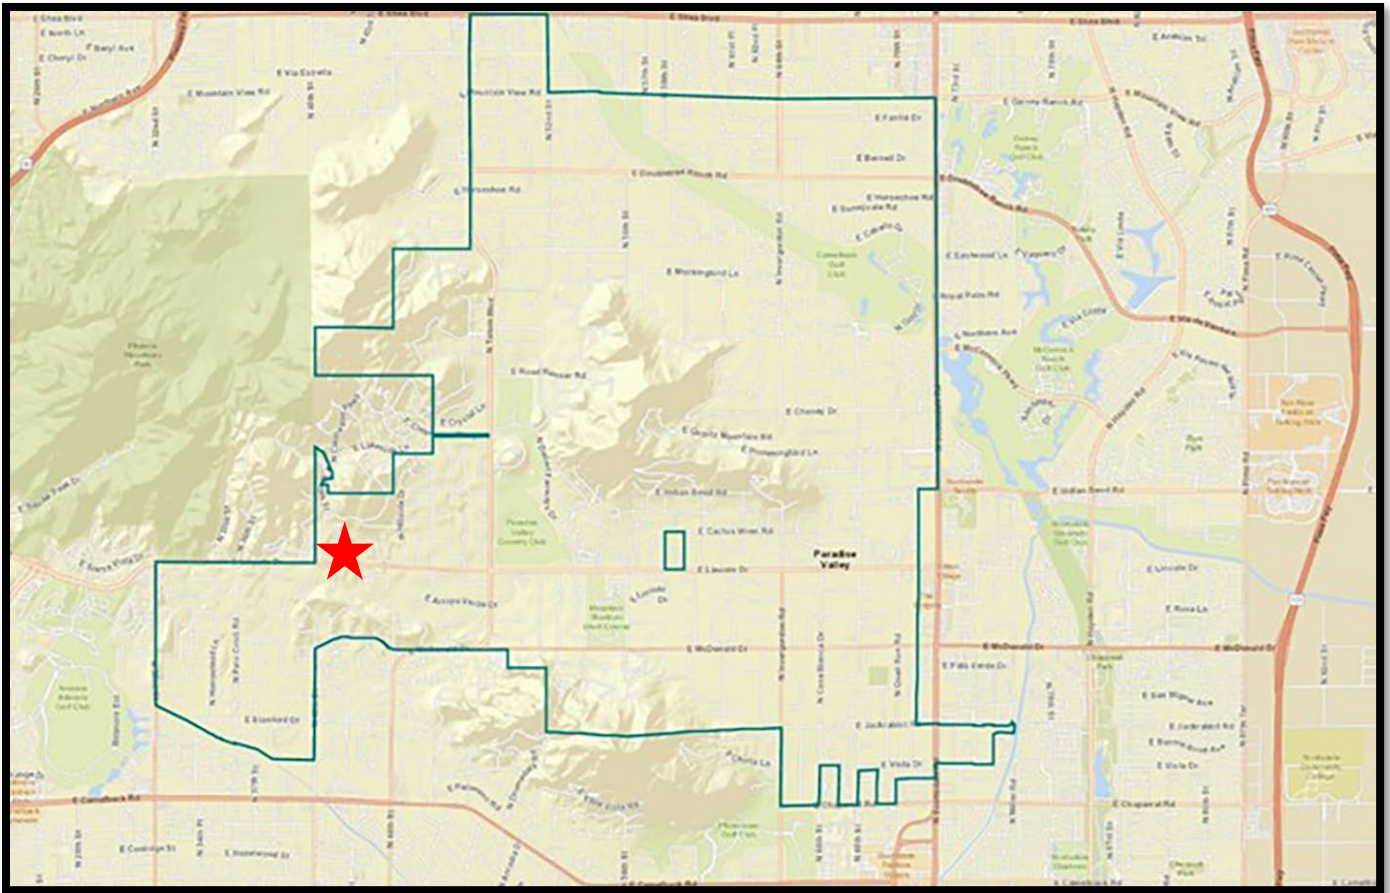

VICINITY MAP

Lincoln Heights Lot 35

6521 N 40th Place

AERIAL

Subject Property

Lincoln Heights Lot 35

6521 N 40th Place

ZONING

Subject Property

Lincoln Heights Lot 35

6521 N 40th Place

GENERAL PLAN

Subject Property

Legend

- Planning Area
- Municipal Limits
- Roads
- Indian Bend Wash
- Arizona Canal
- Major Washes

Land Use Classifications

Lincoln Heights Lot 35

6521 N 40th Place