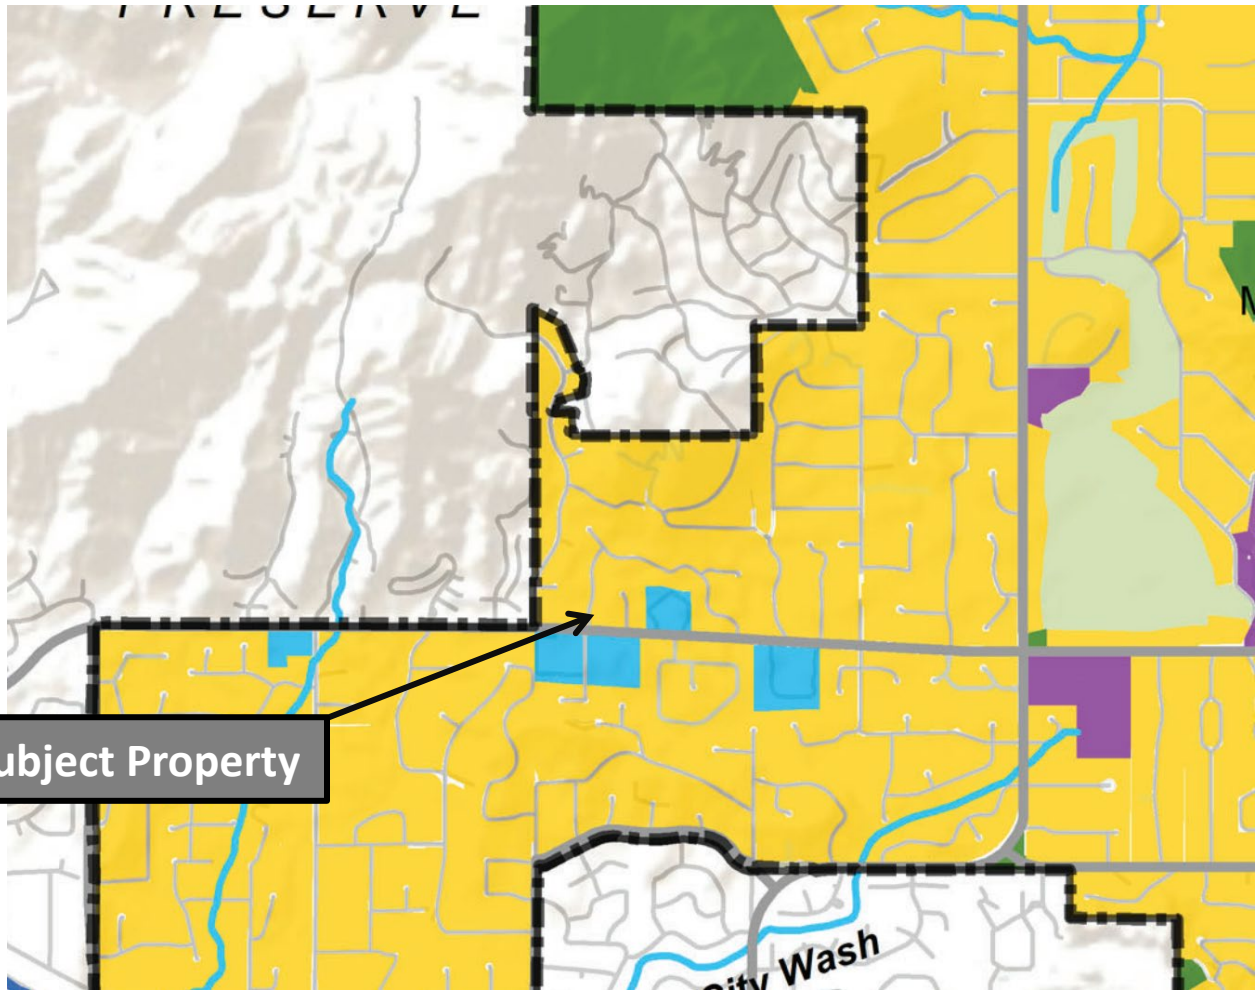

VICINITY MAP

Lincoln Heights Lot 35

6521 N 40th Place

AERIAL

Subject Property

Lincoln Heights Lot 35

6521 N 40th Place

ZONING

Subject Property

Lincoln Heights Lot 35

6521 N 40th Place

GENERAL PLAN

Subject Property

Legend

- Planning Area
- Municipal Limits
- Roads
- Indian Bend Wash
- Arizona Canal
- Major Washes

Land Use Classifications

- Very Low Density Residential
- Low Density Residential
- Medium Density Residential
- Private Open Space
- Public Open Space
- Medical Office
- Public/Quasi Public
- Resort/Country Club

NOTE: All public right-of-ways shall be considered Public Open Space.

Lincoln Heights Lot 35

6521 N 40th Place