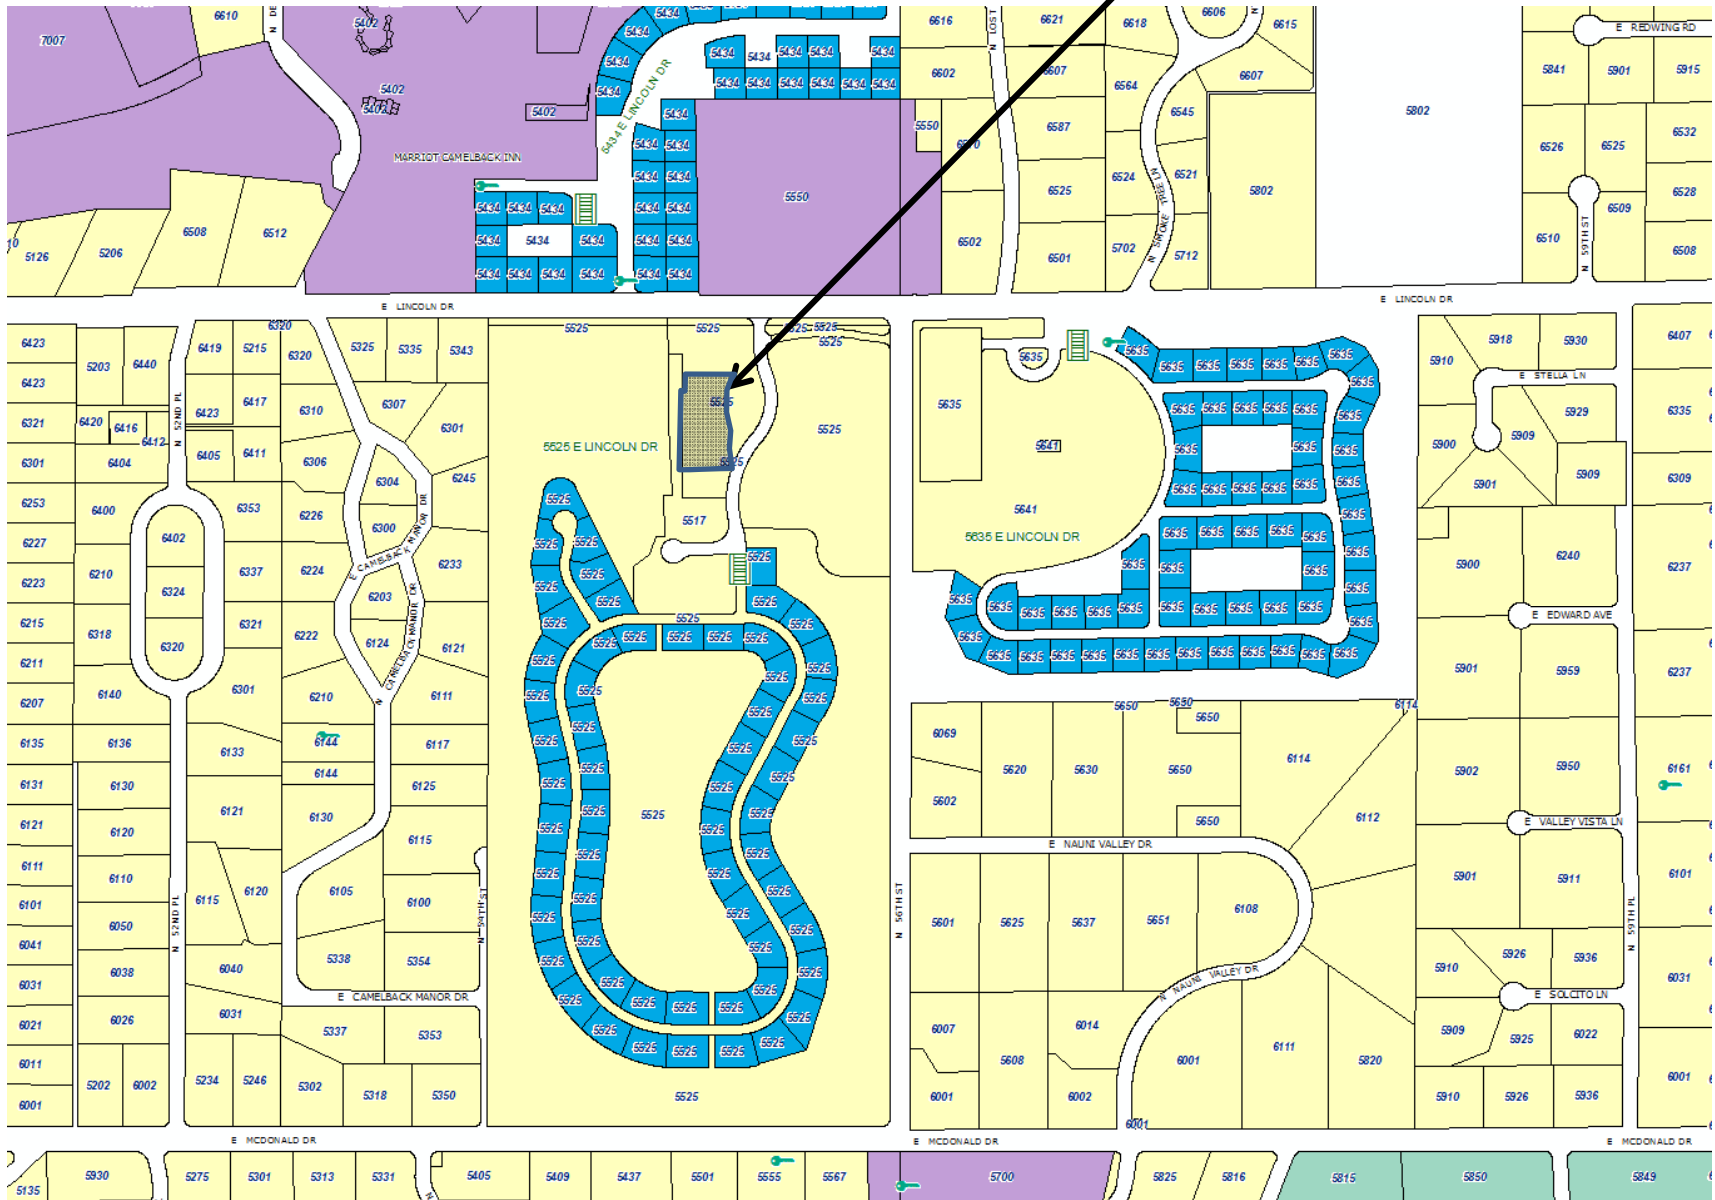

Vicinity Map

Subject Property

Aerial Photo

Subject Property

General Plan

Subject Property

Legend

- Low Density Residential OR Resort/Country Club
- Private Open Space OR Resort/Country Club
- Very Low Density Residential
- Low Density Residential
- Medium Density Residential

Zoning

1.3 acres of 67-acre site

Subject Property