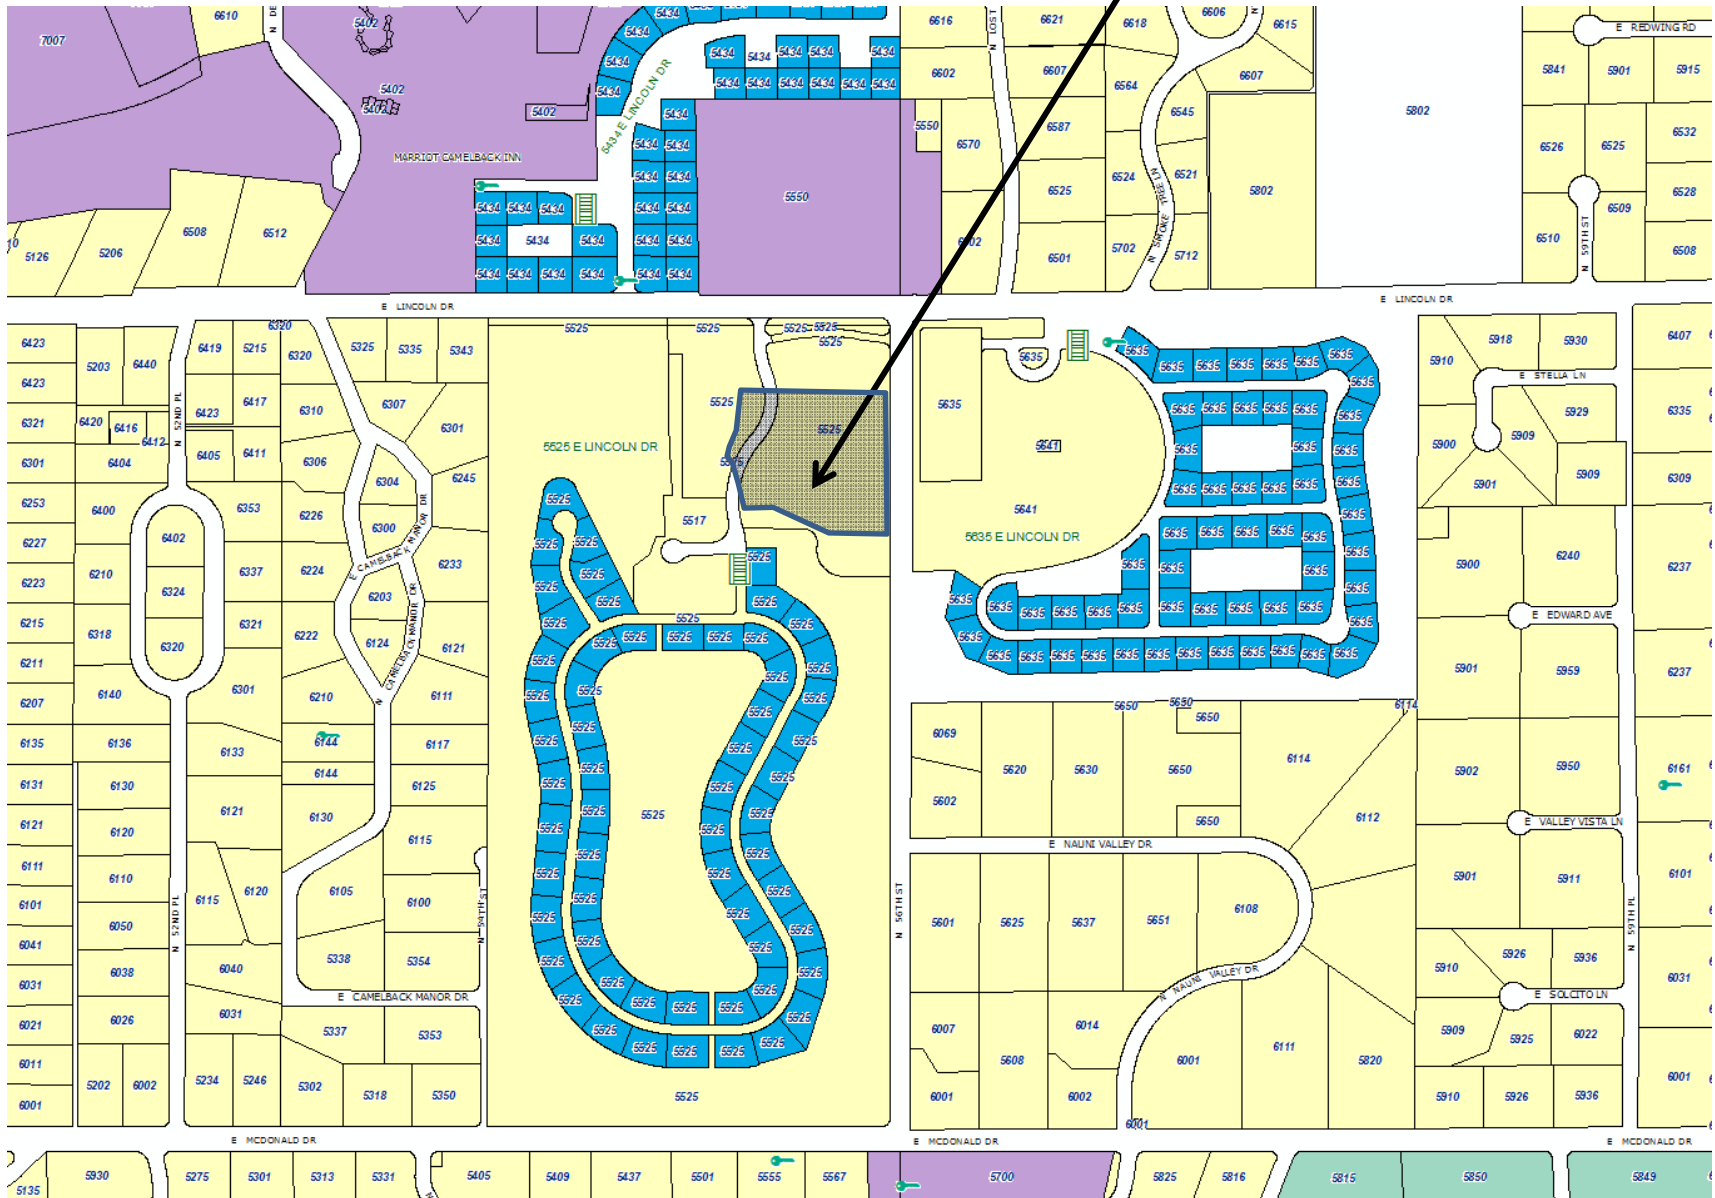

Vicinity Map

Subject Property